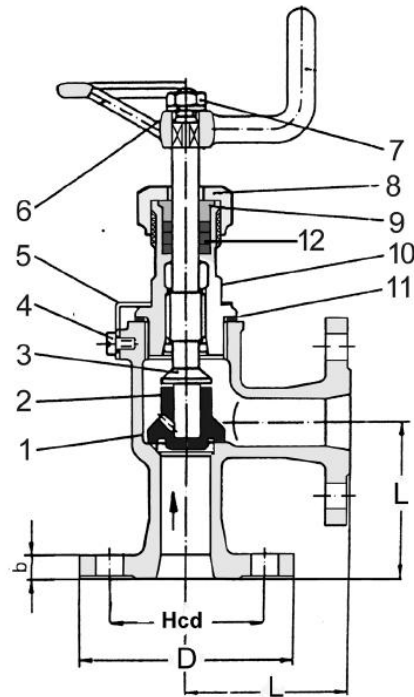

VALVE CENTER

INDUSTRIAL VALVE STOCKIST, ACTUATORS AND RELATED EQUIPMENT

GLOBE VALVE PN24 850343

No	Part	Material
1	Body	Zincfree Bronze Cu Sn 10
2	Disc	Zincfree Bronze Cu Sn 10
3	Stem	Cu Sn 8
4	Cylinder screw	Cu Sn 6 F35
5	Safety plate	Steel, zincplated
6	Washer	Cu Sn 8
7	Nut	Cu Sn 6 F35
8	Bonnet nut	Cu Sn 35 Ni
9	Gland	Cu Sn 8
10	Bonnet	Zincfree Bronze Cu Sn 10
11	Packing	It Mo
12	Gland packing	PTFE

Variants:
 S.D.N.R. = Non return disc
 Soft sealed
 Other dimensions/materials on request

DN	D	n	Hcd	d	b	L	Max working-pressure		Weight Kg
							Mpa	Mpa	
20	86	4	62	M10	10	65	2,5		2,0
25	92	4	68	M10	10	70	2,5		2,5
32	100	6	76	M10	10	75	2,5		3,5